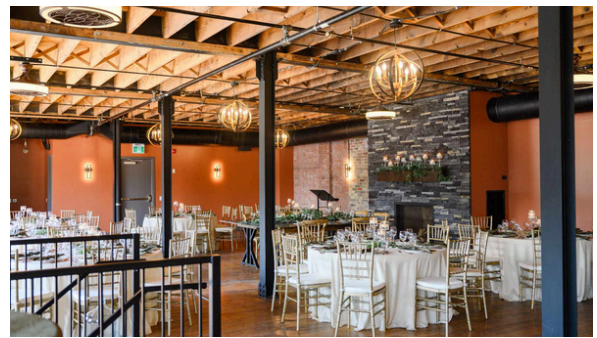

VENUE CAPACITY

ACCESSIBLE MAIN LEVEL

LUNETTE LOUNGE & CARRIAGE HOUSE

Main Floor

Reception Style: 265

Seated Dinner: 180

UPPER LEVEL

COACHMAN'S LOFT & TERRACE

Second Floor/Patio

Reception Style: 180

Seated Dinner: 140